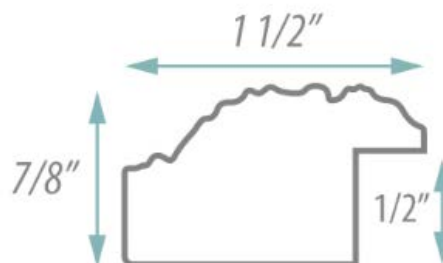

SPECIFICATION SHEET

FRAMED MIRROR MODEL#:

FM A76266-24X30

FRAMED MIRRORS COLLECTION

FEATURES:

- ONE 24X30" HIGH RESOLUTION SILVER PLATE GLASS MIRROR SIZE W/ DECORATIVE FRAME.
- "WALL HUGGER" HANGERS FOR MOUNTING INCLUDED.
- STANDARD MOUNTING STYLE IS VERTICAL. FOR HORIZONTAL, PLEASE SPECIFY WHEN ORDERING.
- PACKED IN FOUR WALL (FOLDED DOUBLE WALL) CORRUGATION.
- STYLE: CLASSIC/TRADITIONAL
- COLOR: SILVER/PEWTER
- FINISH: ORNATE/LEAF FOIL

MIRROR FINISHES:

- FLAT POLISHED EDGE
- BEVELED EDGE

OVERALL SIZE DIMENSION: 27" WIDE X 33" HIGH X 1" DEEP